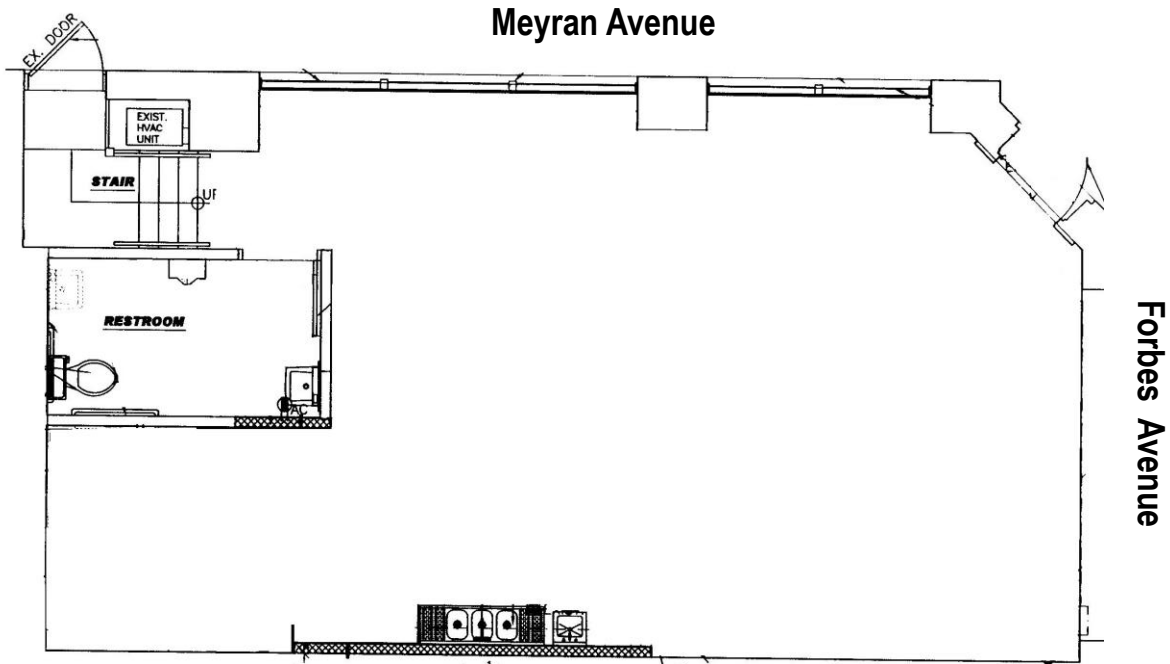

1,351 SF – RESTAURANT / RETAIL

3533 FORBES AVENUE

PITTSBURGH, PA 15213

Oakland Real Estate Company
orecpgh.com
412.621.2742

FOR MORE INFORMATION: HENRY SCHWARTZ 215.880.0952 | HENRY@ORECPGH.COM

OAKLAND REAL ESTATE COMPANY | 216 OAKLAND AVENUE, PITTSBURGH, PA 15213 | ORECPGH.COM