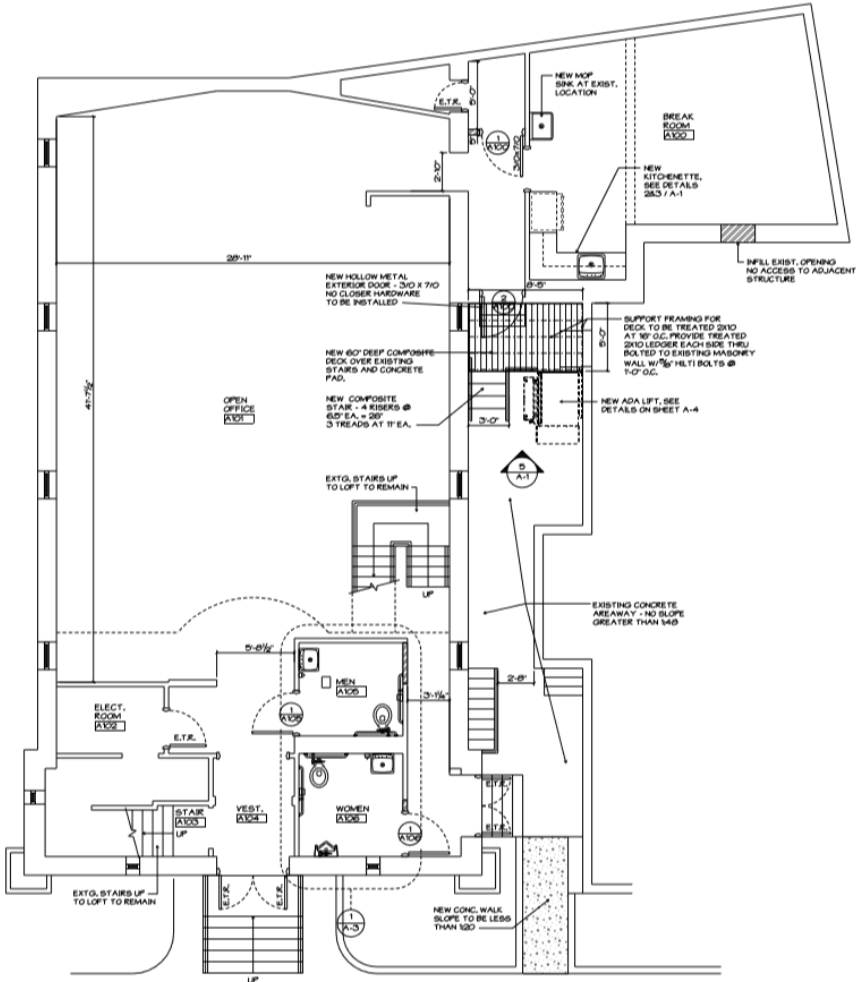

Oakland Real Estate Company

orecpgh.com
412.621.2742

1 BALCONY PLAN