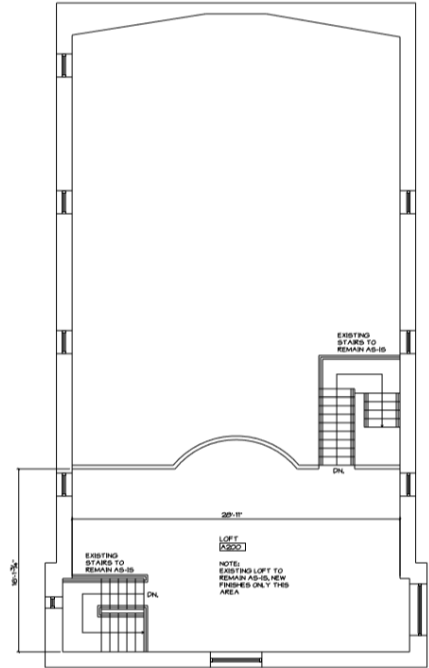

Oakland Real Estate Company

orecpgh.com
412.621.2742

1 BALCONY PLAN